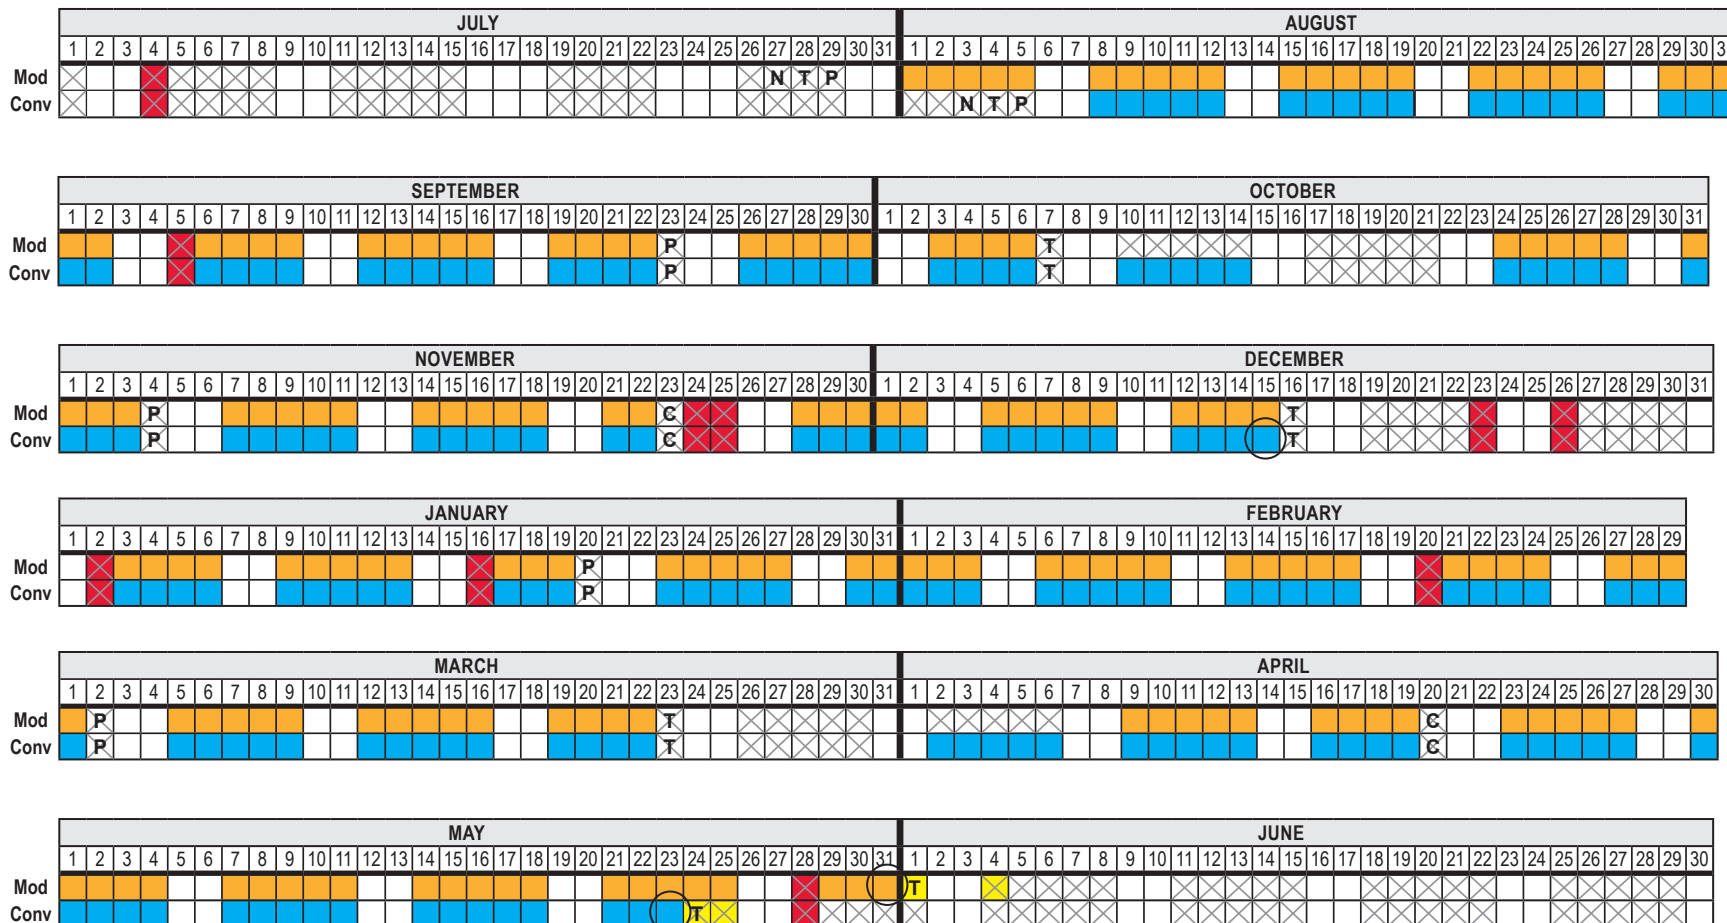

2011-12 School Calendar

COLOR/SYMBOL KEY

-  All-day Session Modified
-  All-day Session Conventional
-  Designated emergency make up days
-  No Students
-  District Holidays
-  Saturday and Sunday

TEACHER KEY (no students on these days)

-  New teacher orientation
-  Teachers only – Staff Development, Grading and/or Planning Day
-  Compensation day for Parent/Teacher Conferences
-  Professional Development Day - Teachers only
-  End of semester

DESIGNATED EMERGENCY MAKE UP DAYS

If for any reason the school district must close schools, this calendar may be amended by the Board of Education to provide additional school days on Saturdays, during vacations, or breaks, or at the end of the present calendar.