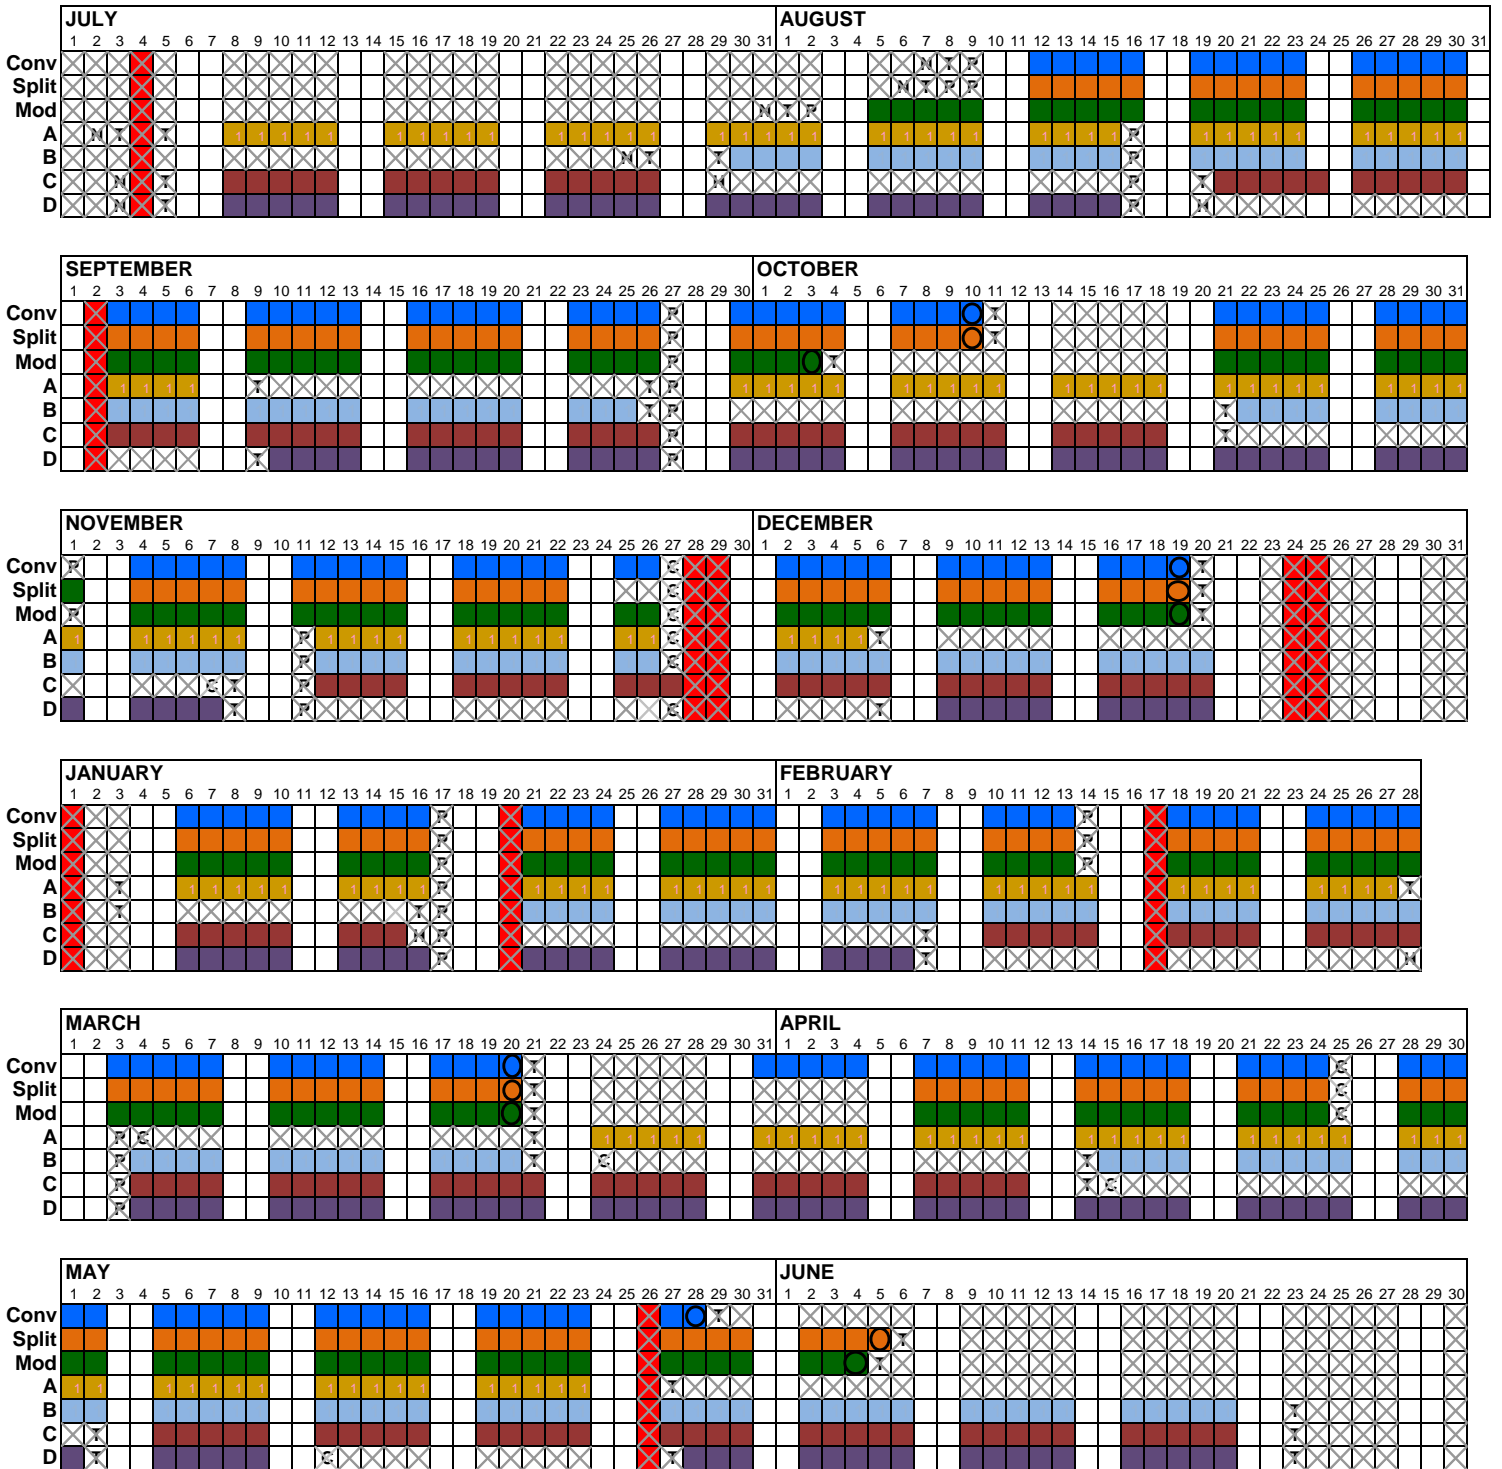

# Douglas County School District

## 2013-2014 School Calendar

**KEY: All Day Sessions**

- Conv
- Track A
- Saturdays and Sundays
- District Holidays
- Split
- Track B
- No School
- Modified
- Track C
- Track D

If for any reason the school district must close schools, this calendar may be amended by the Board of Education to provide additional school days on Saturdays, during vacations or at the end of the present calendar.

- New Teacher Orientation Day (no students)
- Teachers only - full day (no students) *Track In/Out, Staff Development, Grading Day and/or Planning*
- Teachers only - half day (no students) *Track In/Out, Staff Development, Grading Day and/or Planning*
- Compensation Day (no students) for *Parent Teacher Conferences*
- Professional Development Day (no students)