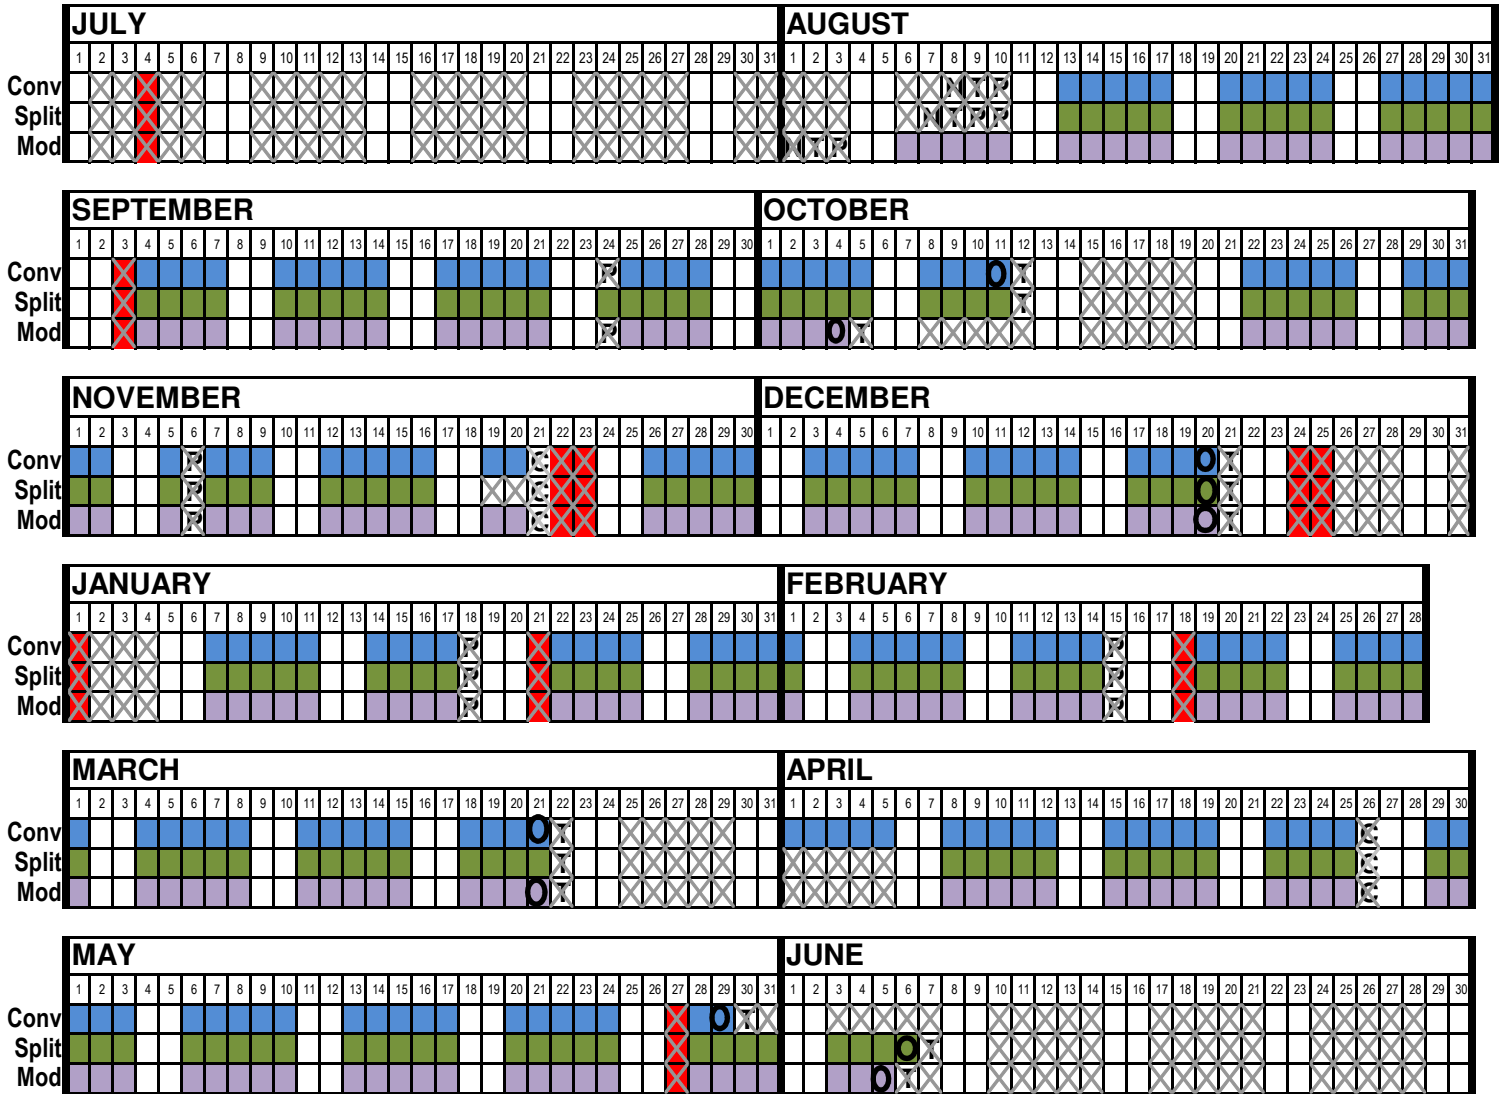

Douglas County School District 2012-2013 School Calendars

KEY:

All-day session

Saturdays and Sundays
District Holidays

N New Teacher Orientation Day - (no students)
T Teacher Work Day - (no students) for Staff Development, Grading and/or Planning
P Compensation Day - (no students) for Parent Teacher Conferences
R Professional Development Day - (no students)

No School

End of grading period

If for any reason the school district must close schools, this calendar may be amended by the Board of Education to provide additional school days on Saturdays, during vacations or at the end of the present calendar.