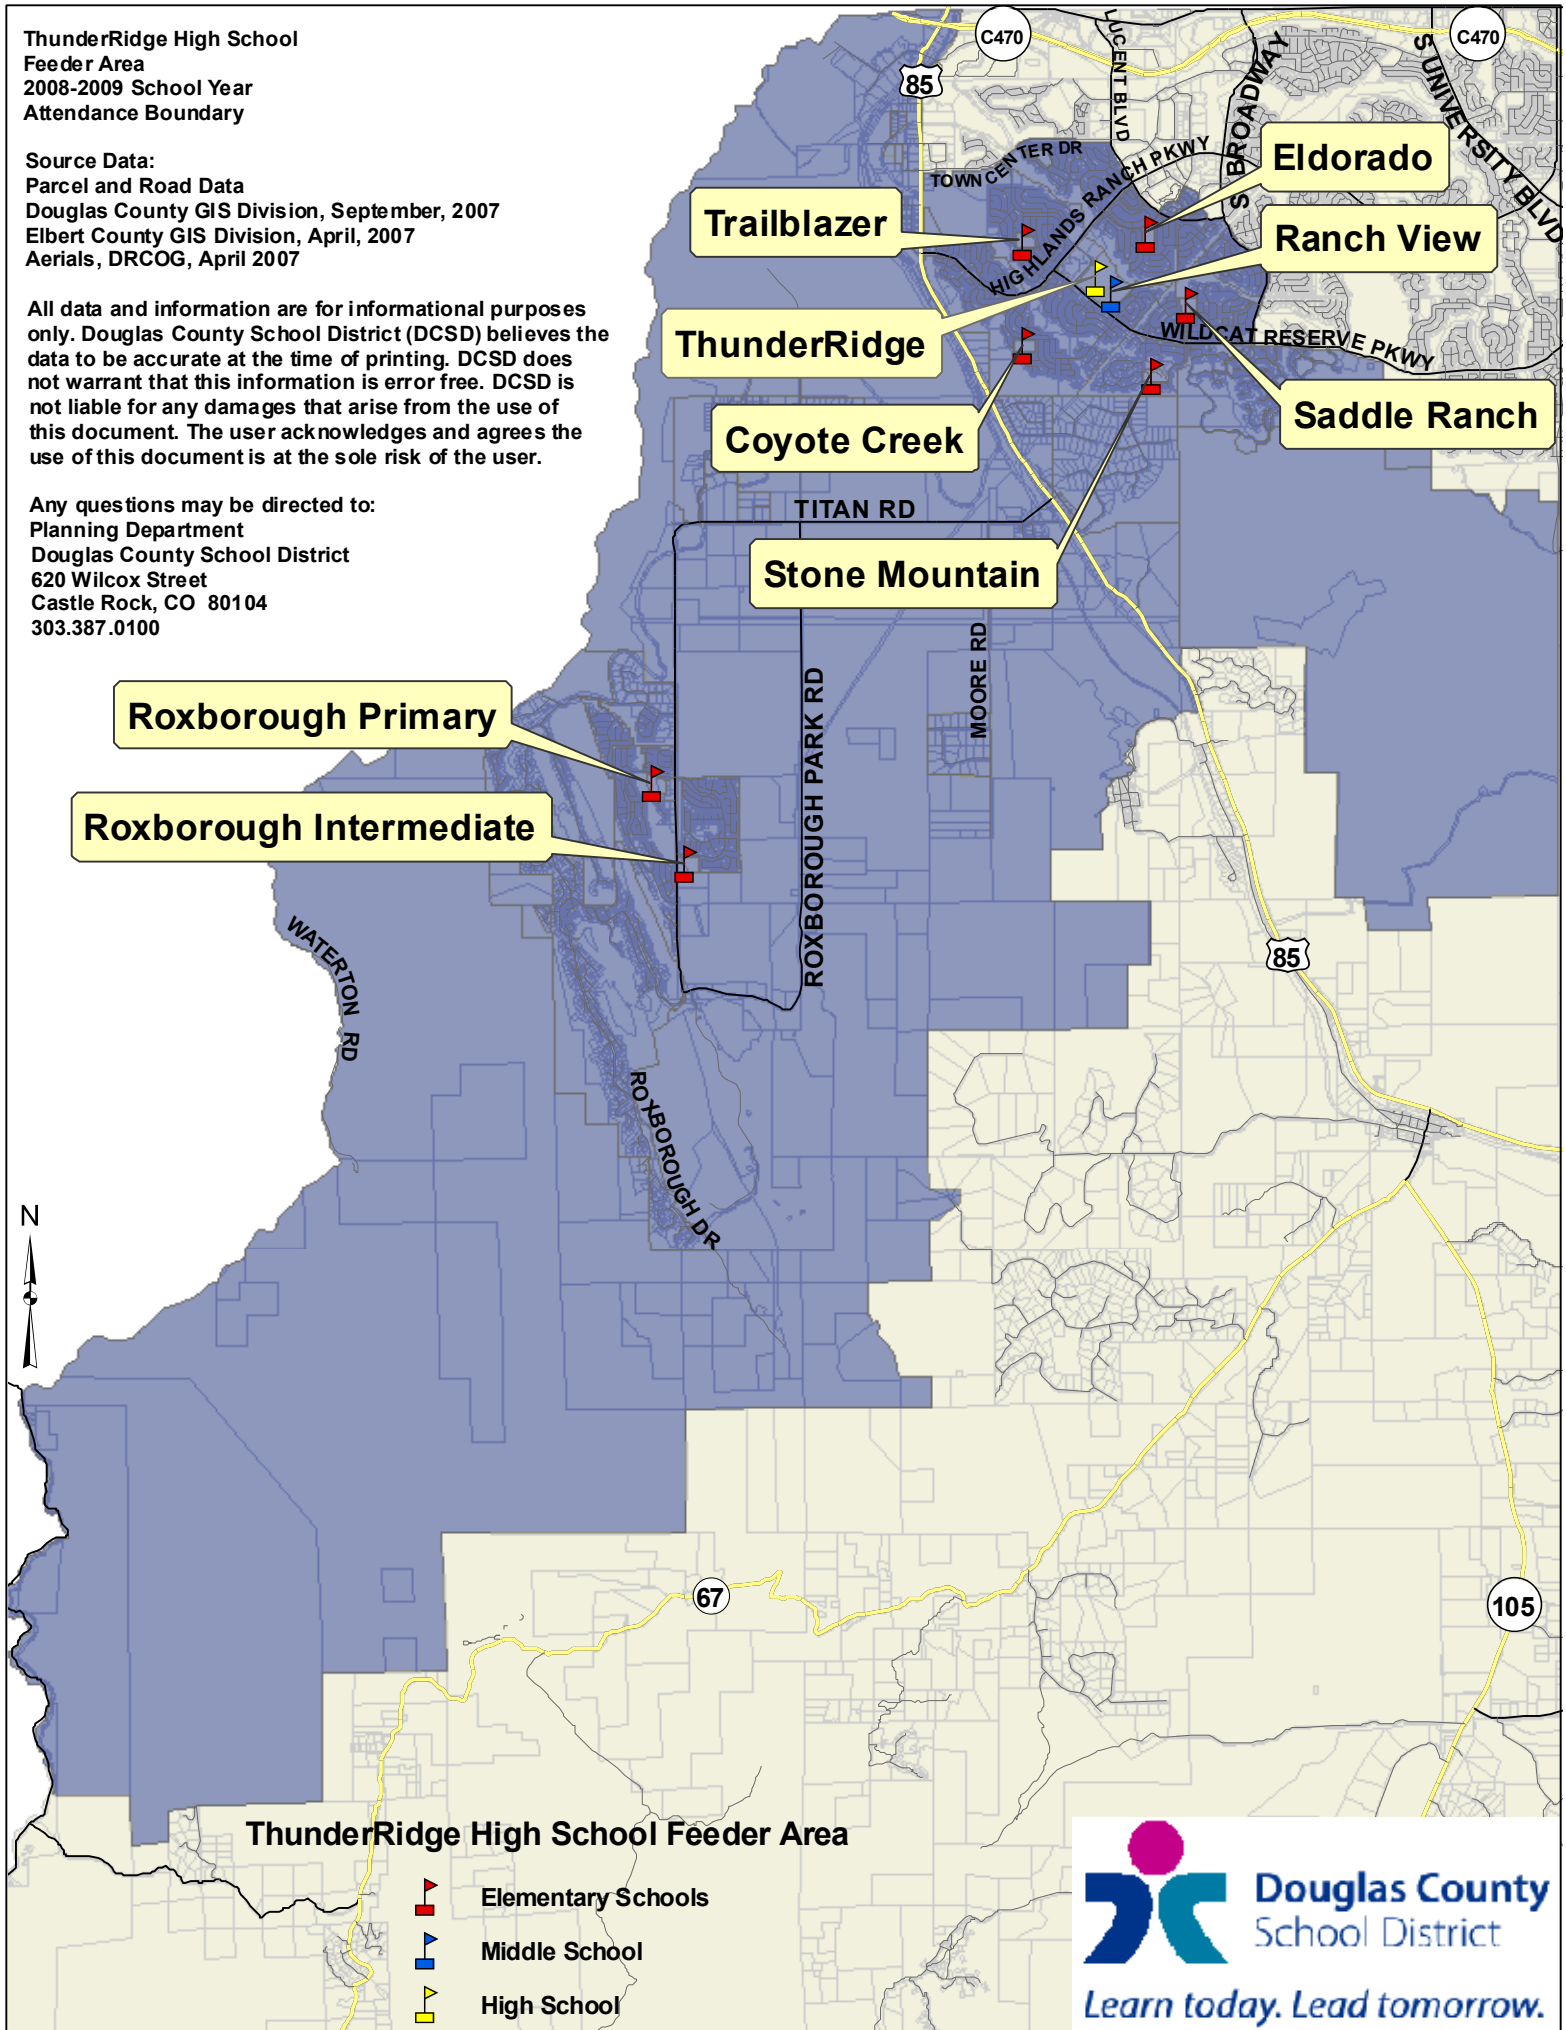

**ThunderRidge High School
Feeder Area
2008-2009 School Year
Attendance Boundary**

Source Data:
Parcel and Road Data
Douglas County GIS Division, September, 2007
Elbert County GIS Division, April, 2007
Aerials, DRCOG, April 2007

All data and information are for informational purposes only. Douglas County School District (DCSD) believes the data to be accurate at the time of printing. DCSD does not warrant that this information is error free. DCSD is not liable for any damages that arise from the use of this document. The user acknowledges and agrees the use of this document is at the sole risk of the user.

Any questions may be directed to:
Planning Department
Douglas County School District
620 Wilcox Street
Castle Rock, CO 80104
303.387.0100

ThunderRidge High School Feeder Area

- Elementary Schools
- Middle School
- High School