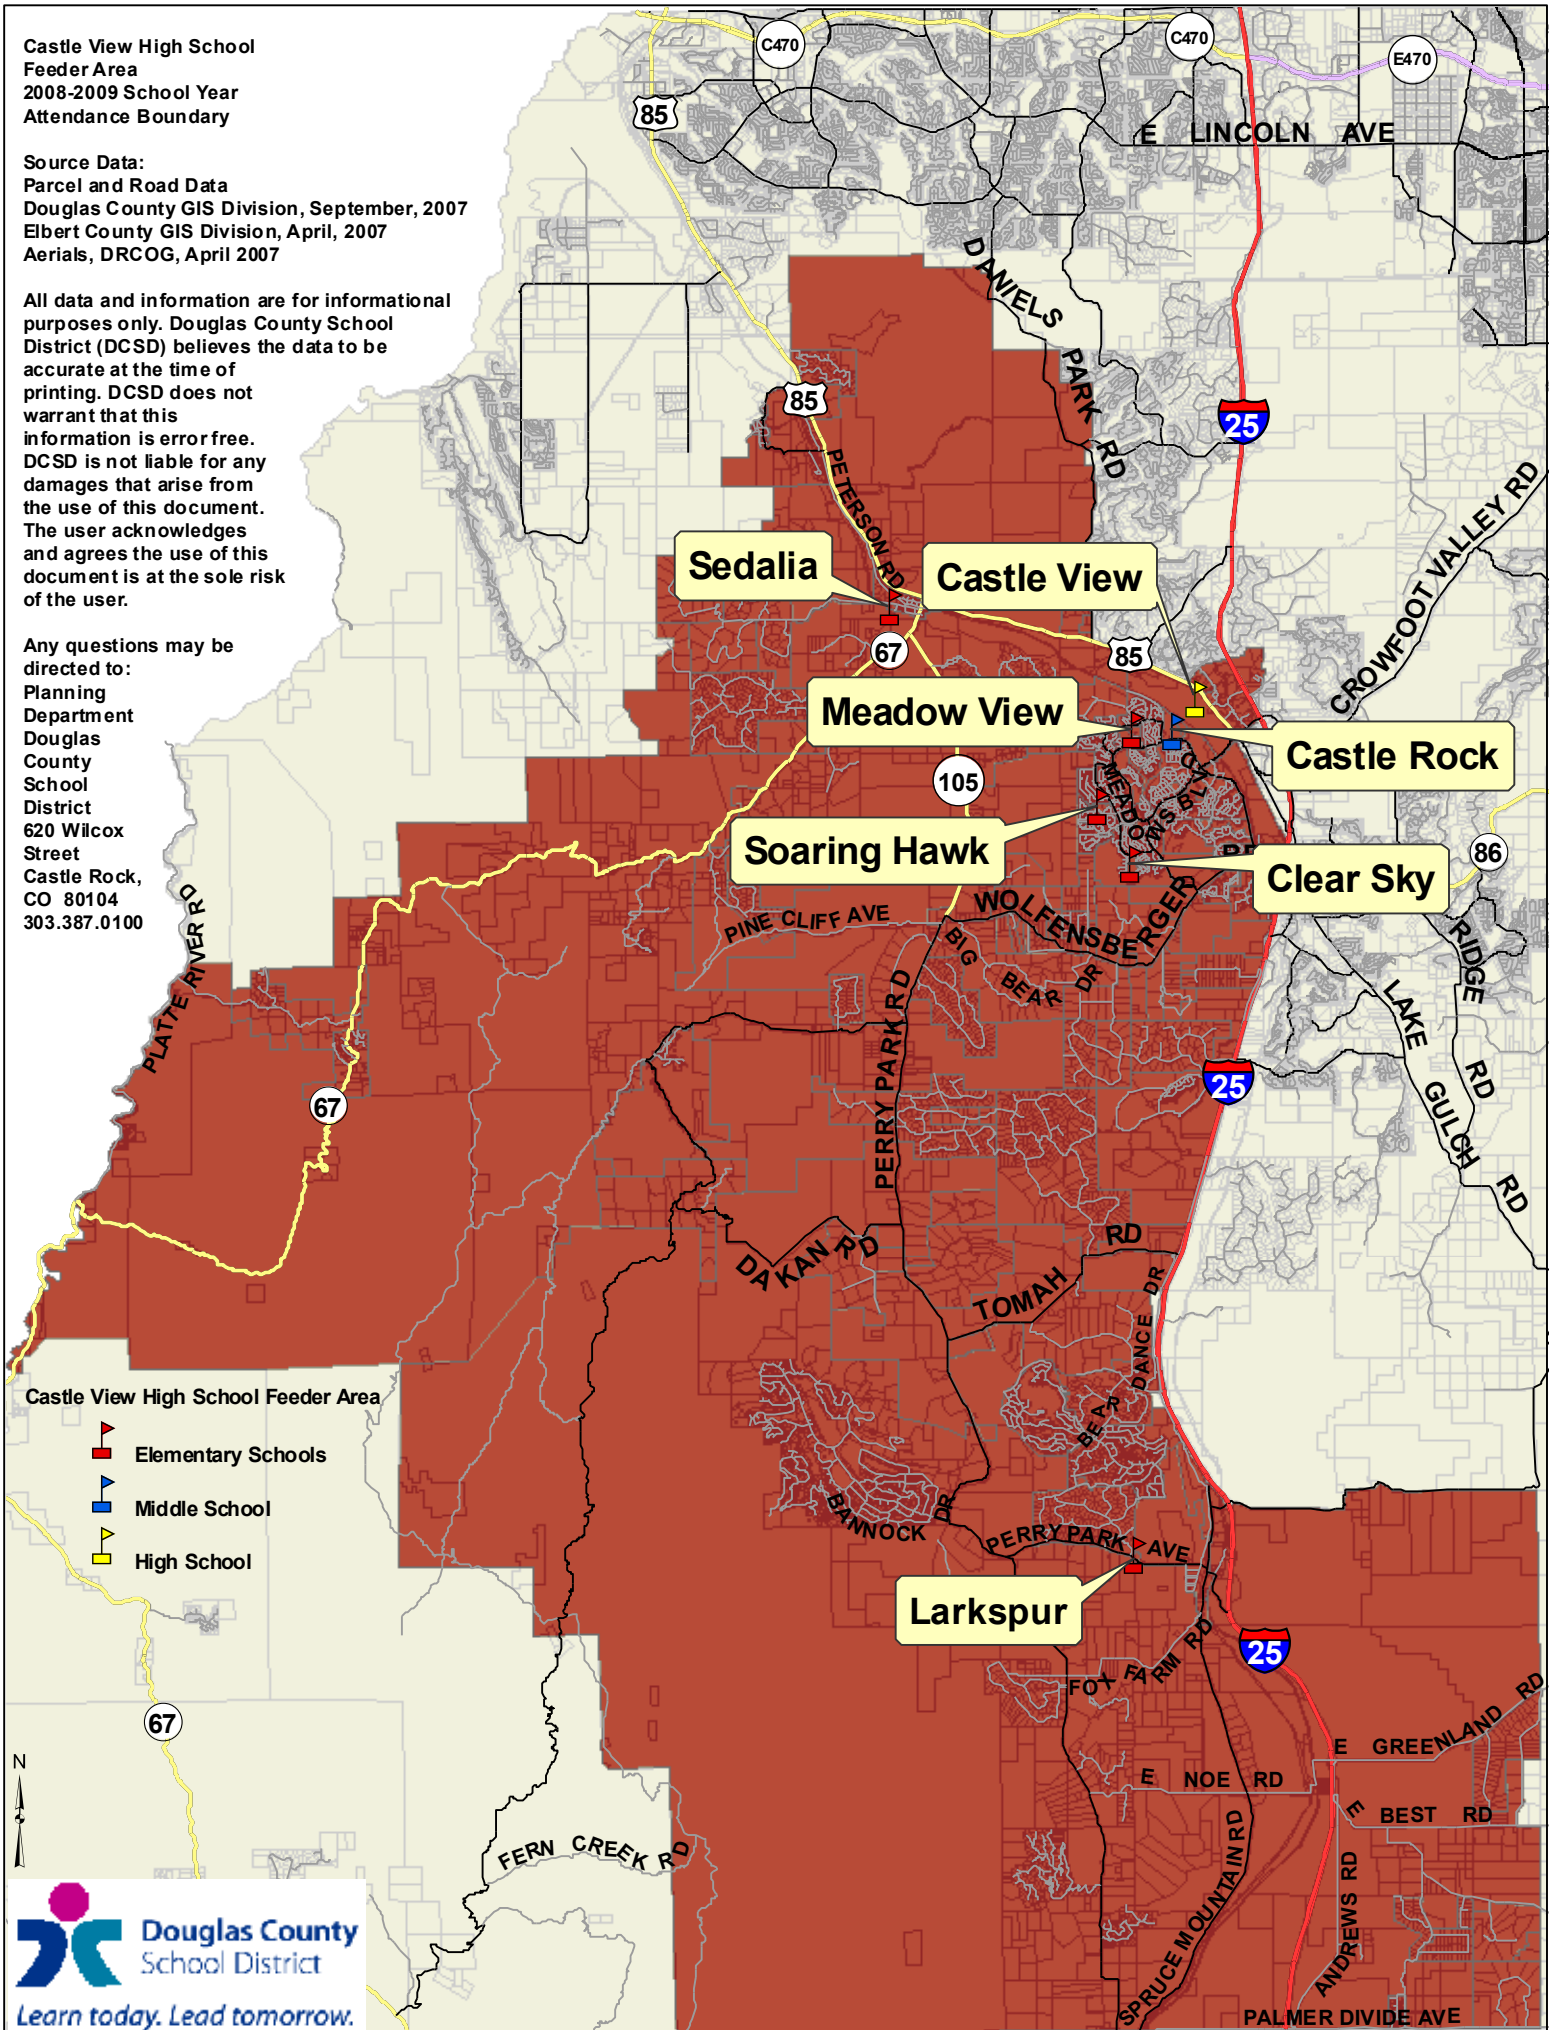

**Castle View High School
Feeder Area
2008-2009 School Year
Attendance Boundary**

Source Data:
Parcel and Road Data
Douglas County GIS Division, September, 2007
Elbert County GIS Division, April, 2007
Aerials, DRCOG, April 2007

All data and information are for informational purposes only. Douglas County School District (DCSD) believes the data to be accurate at the time of printing. DCSD does not warrant that this information is error free. DCSD is not liable for any damages that arise from the use of this document. The user acknowledges and agrees the use of this document is at the sole risk of the user.

Any questions may be directed to:
Planning
Department
Douglas
County
School
District
620 Wilcox
Street
Castle Rock,
CO 80104
303.387.0100

1. **Castle View High School Feeder Area**
2. ▲ Elementary Schools
   - ▲ Middle School
   - ▲ High School