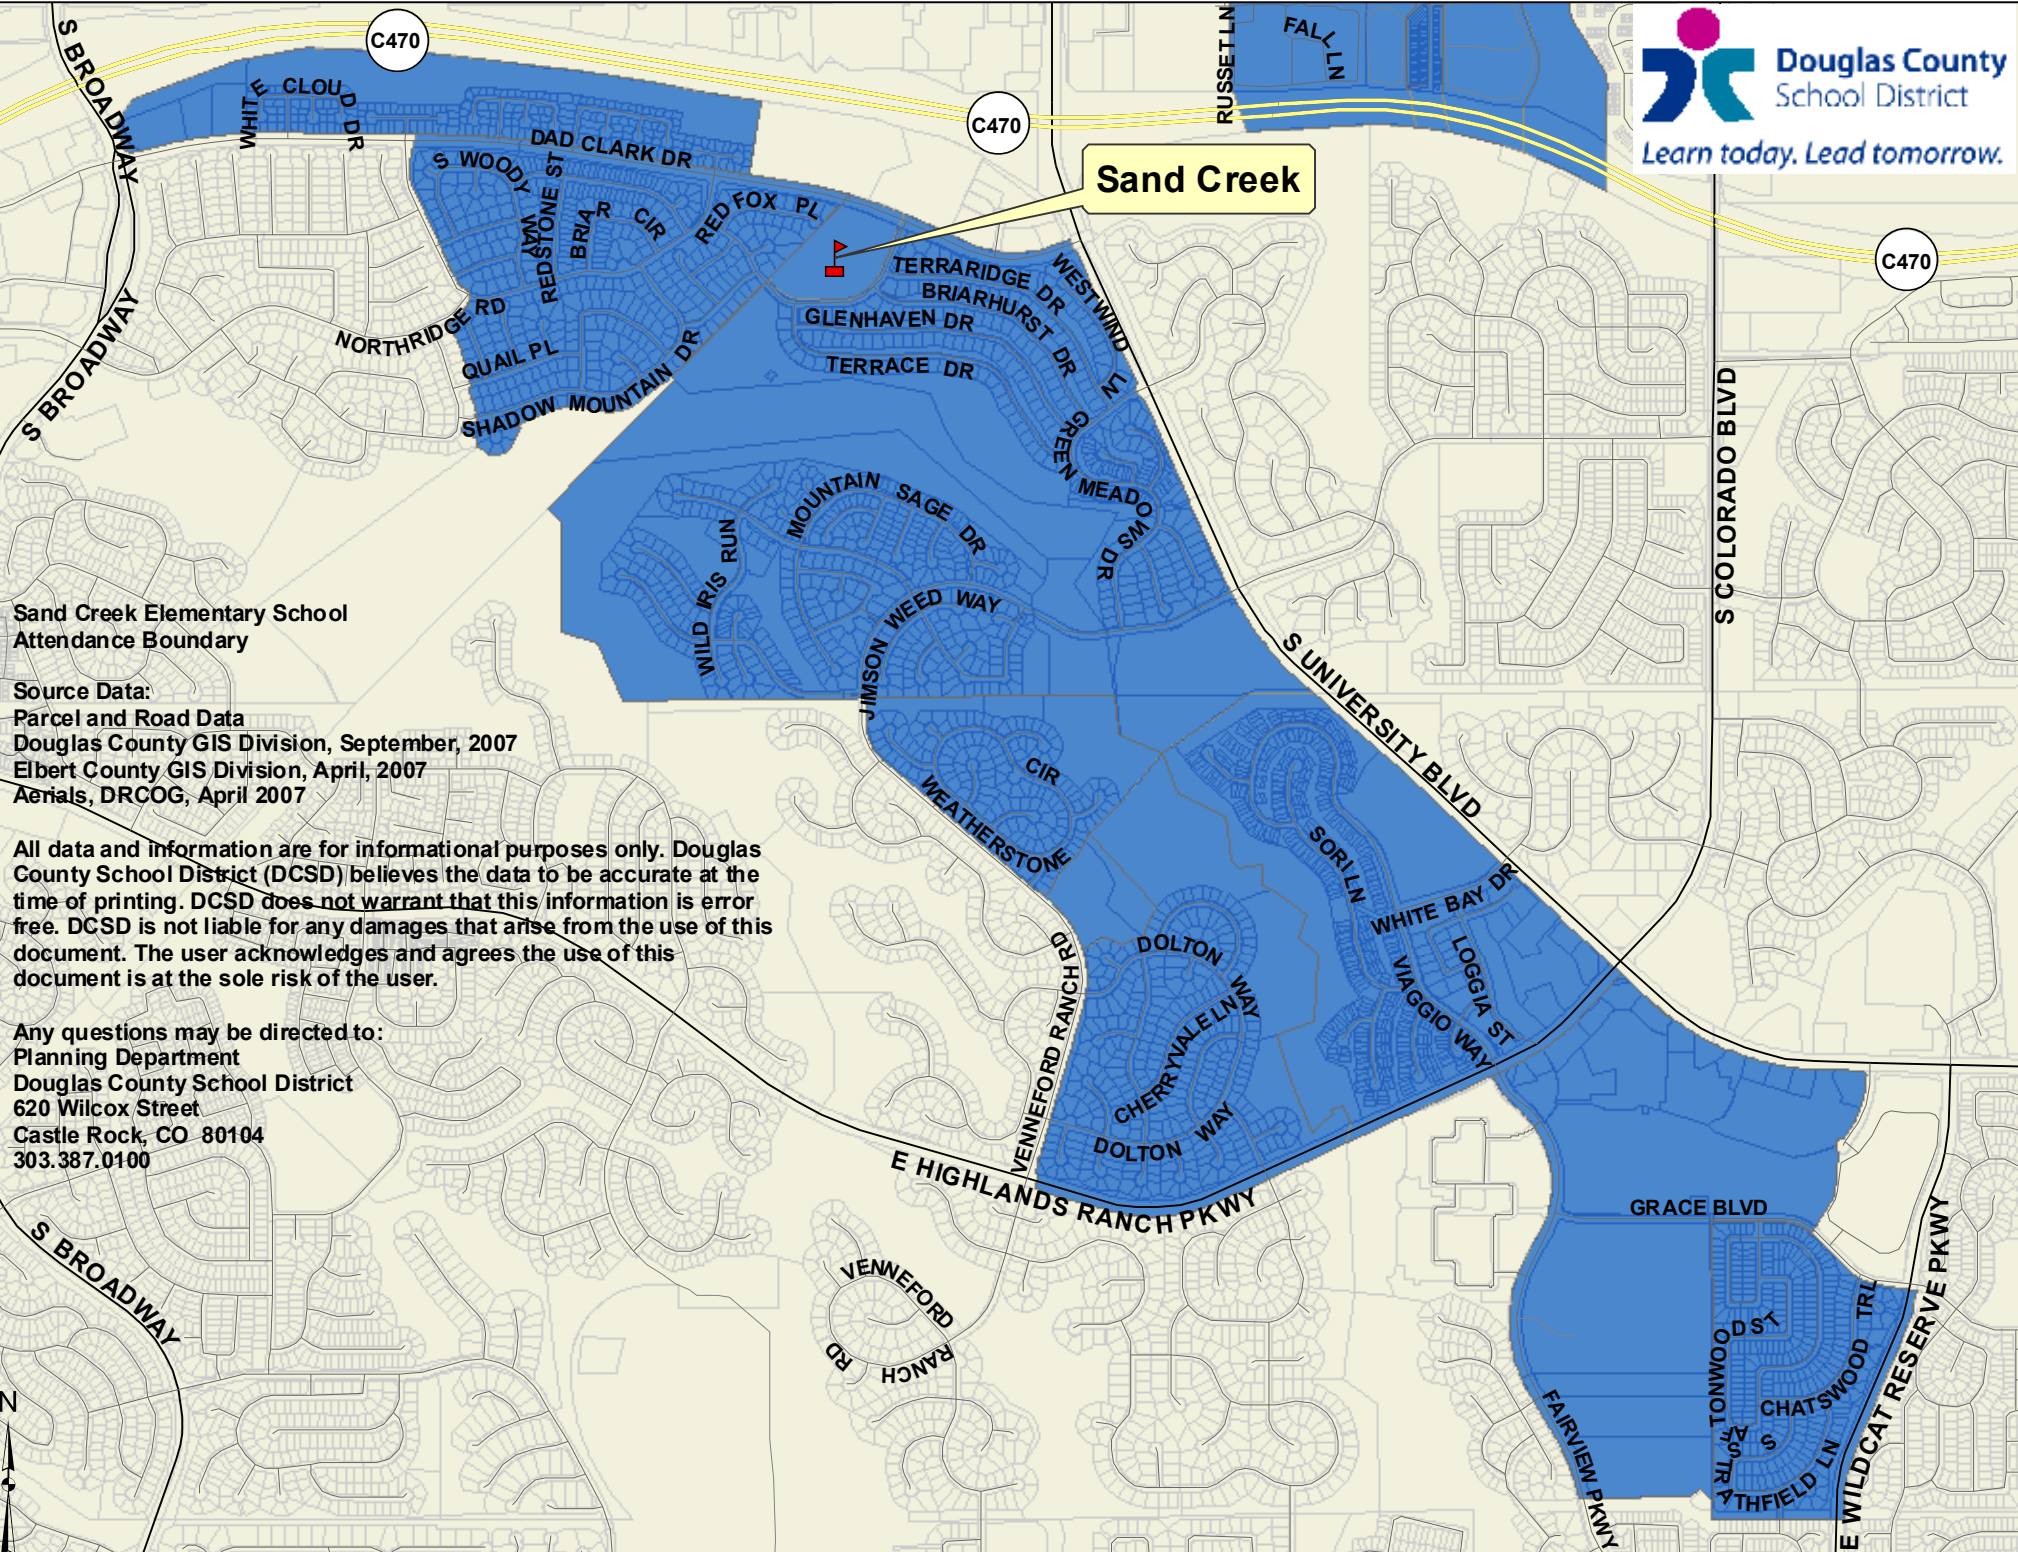

Sand Creek

Sand Creek Elementary School
Attendance Boundary

Source Data:
Parcel and Road Data
Douglas County GIS Division, September, 2007
Elbert County GIS Division, April, 2007
Aerials, DRCOG, April 2007

All data and information are for informational purposes only. Douglas County School District (DCSD) believes the data to be accurate at the time of printing. DCSD does not warrant that this information is error free. DCSD is not liable for any damages that arise from the use of this document. The user acknowledges and agrees the use of this document is at the sole risk of the user.