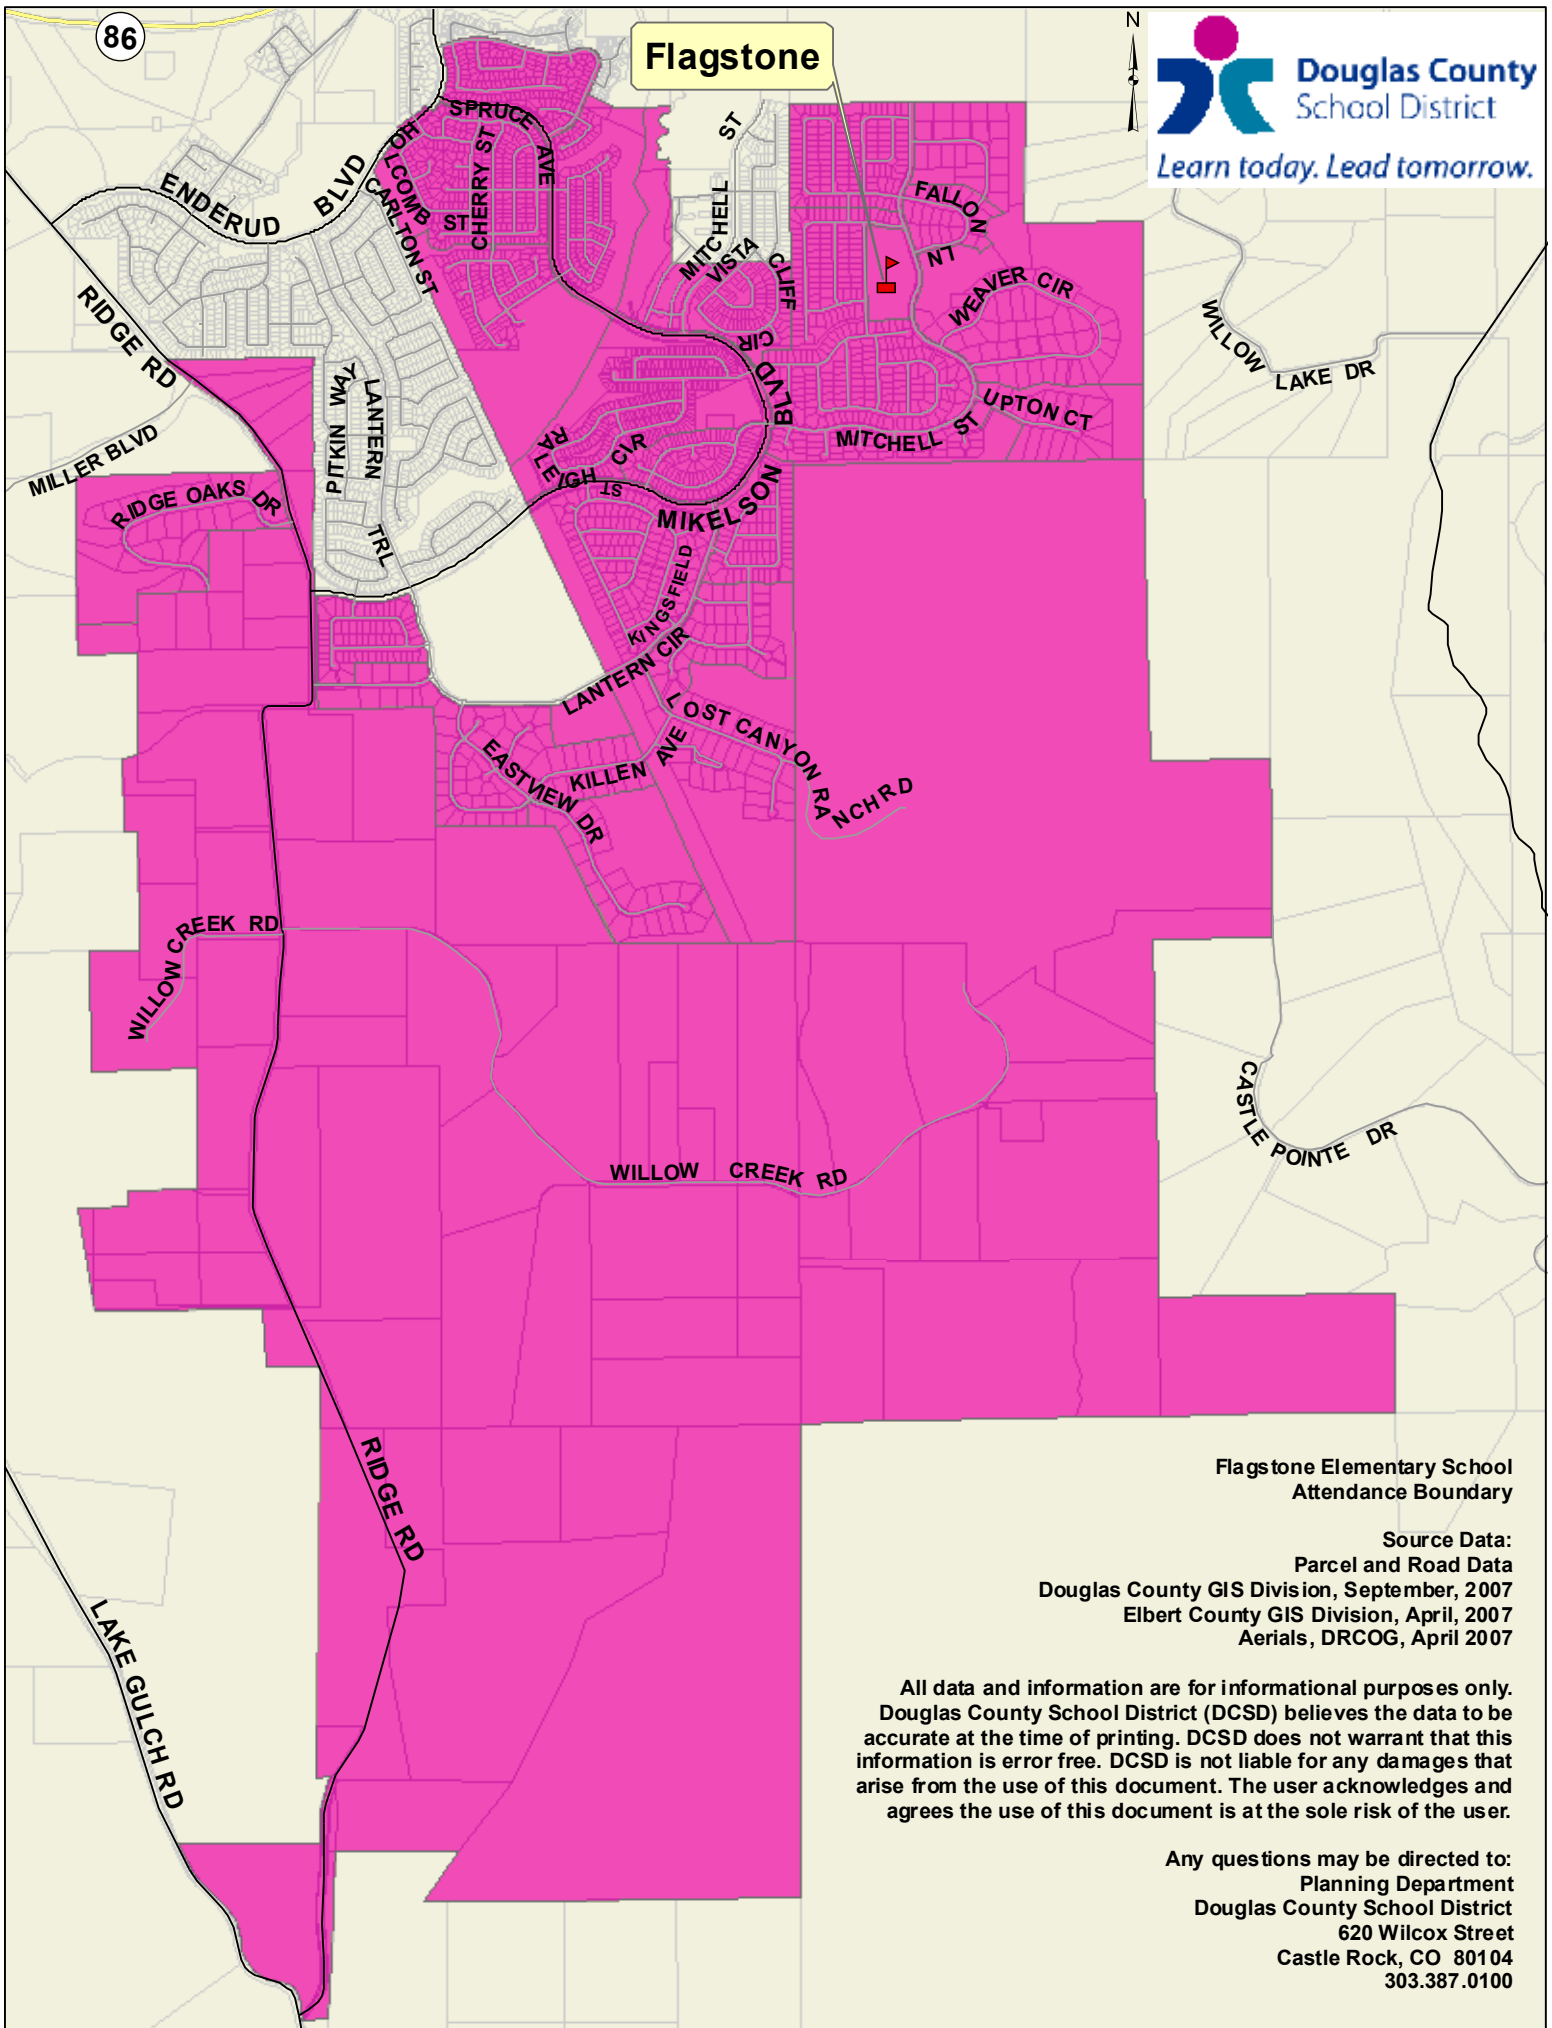

86

Flagstone

Flagstone Elementary School
Attendance Boundary

Source Data:
Parcel and Road Data
Douglas County GIS Division, September, 2007
Elbert County GIS Division, April, 2007
Aerials, DRCOG, April 2007

All data and information are for informational purposes only. Douglas County School District (DCSD) believes the data to be accurate at the time of printing. DCSD does not warrant that this information is error free. DCSD is not liable for any damages that arise from the use of this document. The user acknowledges and agrees the use of this document is at the sole risk of the user.