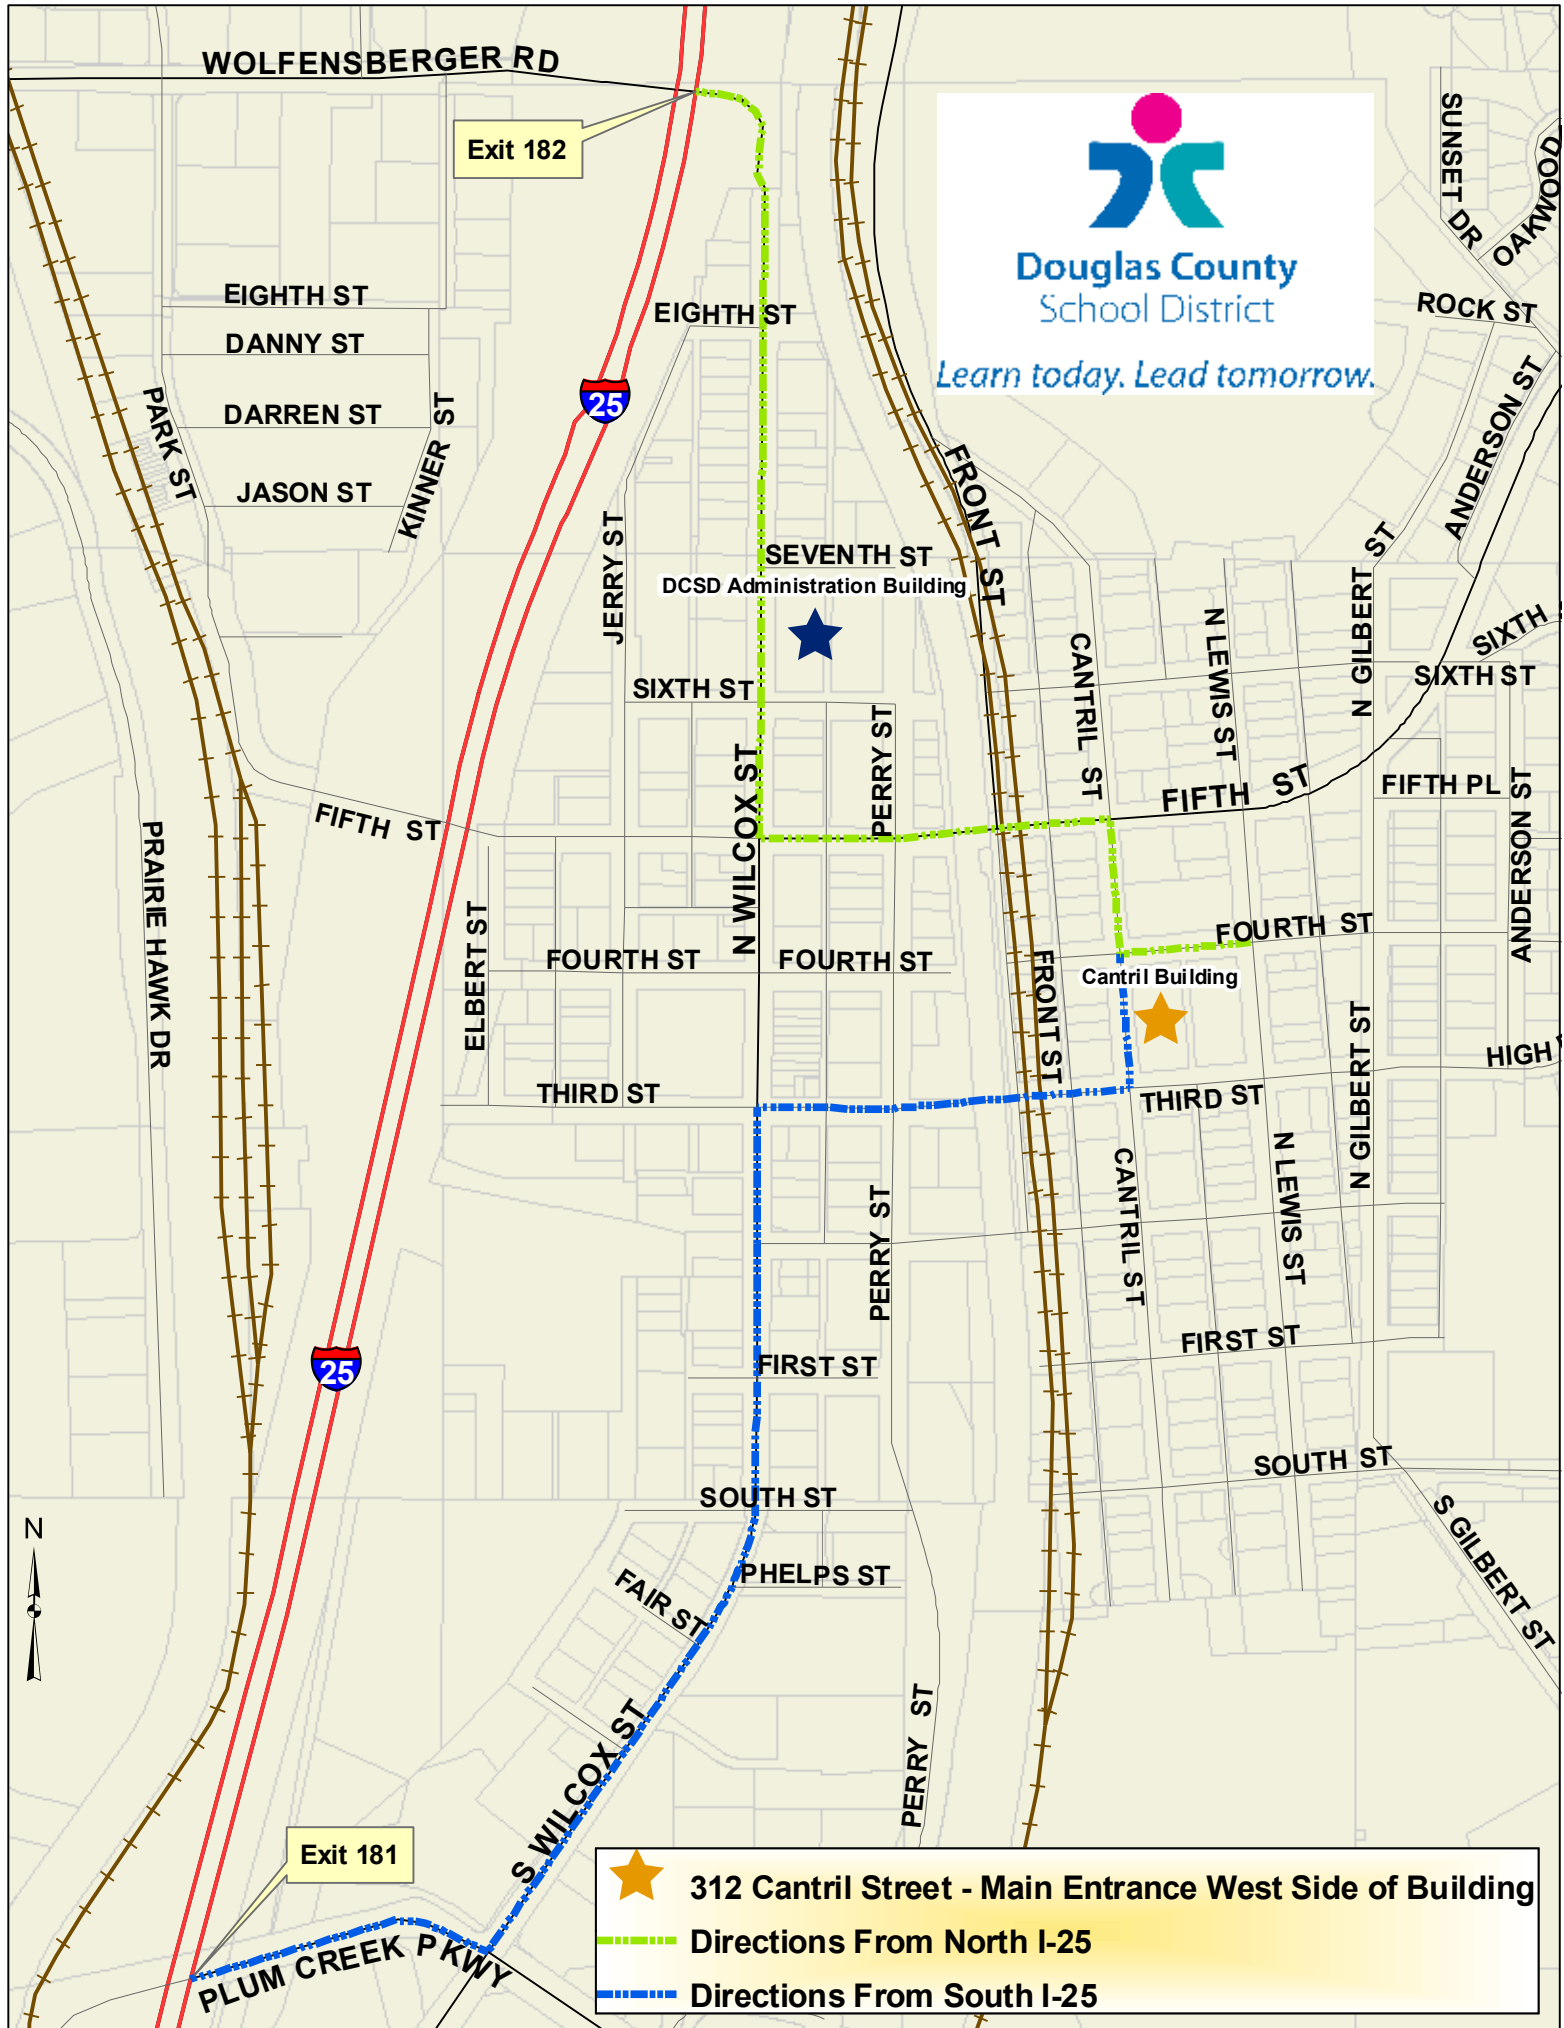

Learn today. Lead tomorrow.

-  312 Cantril Street - Main Entrance West Side of Building
-  Directions From North I-25
-  Directions From South I-25