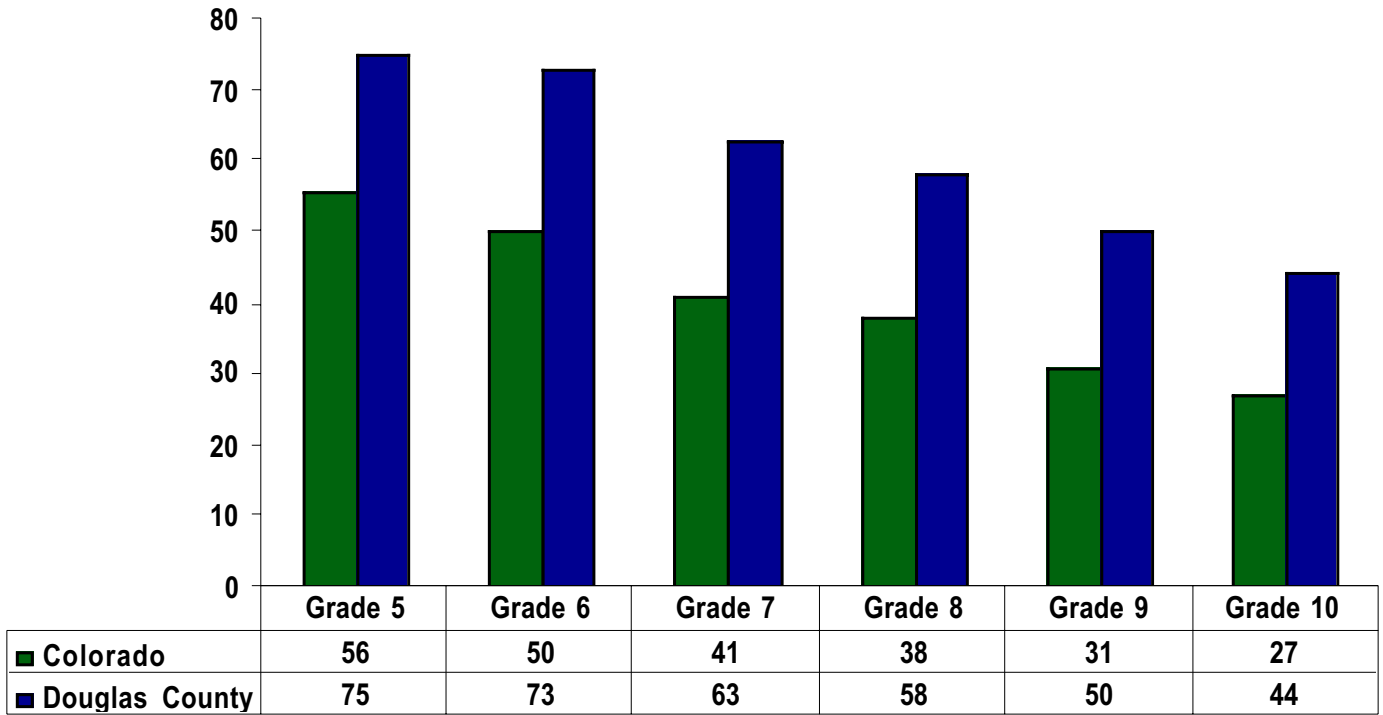

Colorado Student Assessment Program (CSAP) 2002-2003

Comparison of Colorado and Douglas County students scoring At or Above Proficient

Reading

Writing

Math

Science