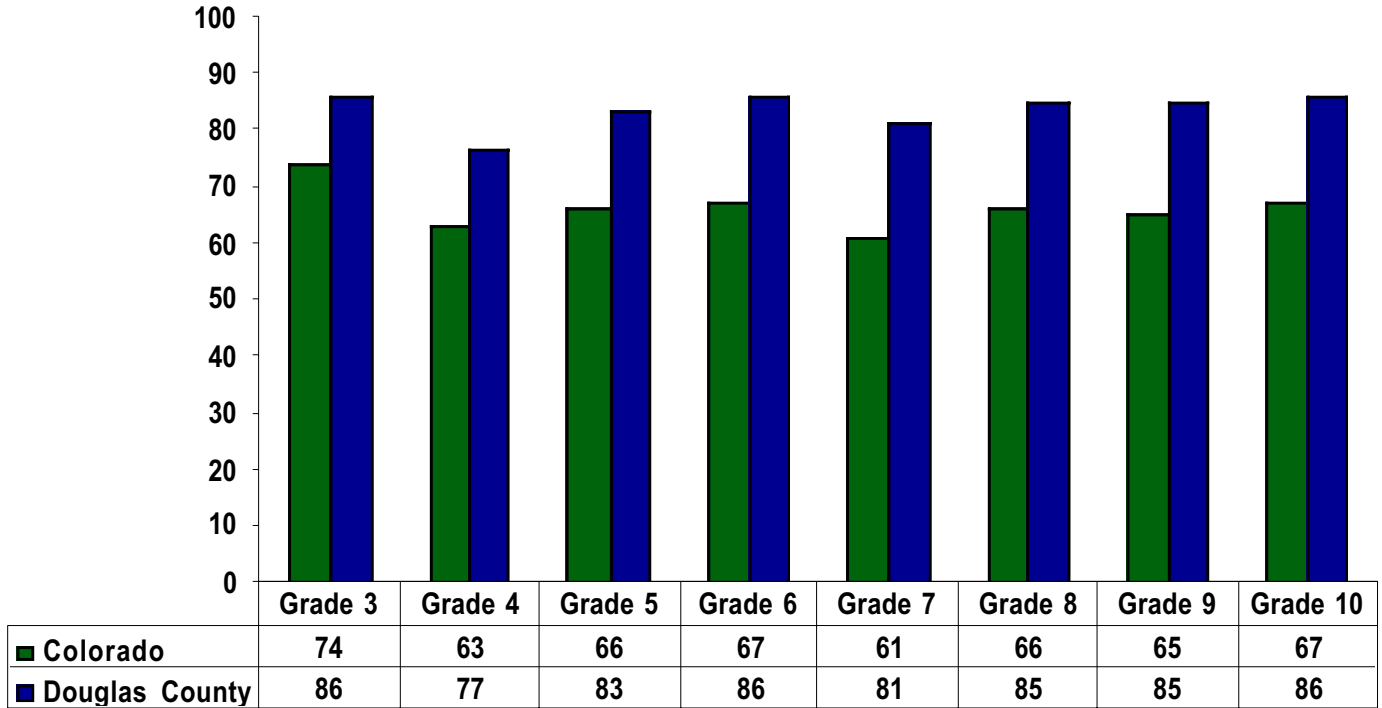

Colorado Student Assessment Program (CSAP) 2002-2003

Comparison of Colorado and Douglas County students scoring At or Above Proficient

Reading

Writing

Math

Science