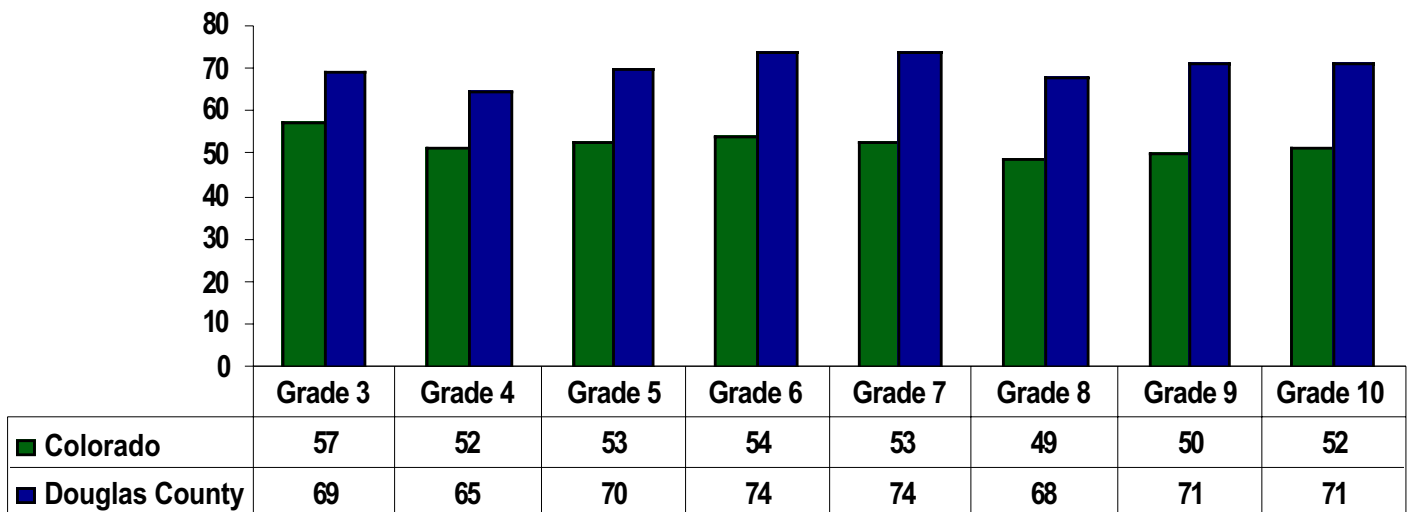

Colorado Student Assessment Program (CSAP) 2002-2003

Comparison of Colorado and Douglas County students scoring At or Above Proficient

Reading

Writing

Math

Science